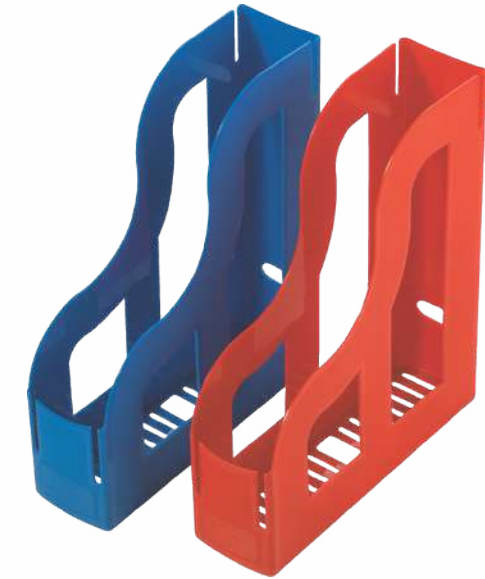

Art No. 1760
Product: OMEGA MAGAZINE FILE RACK
Colours: Beige, grey, red, blue.
Inner packing: 2 pieces of the same colour in a printed box.
Master carton: 32 pieces.
Economical model in a wider size to accommodate files & folders.
Inside dimensions: 310 mm x 255 mm x 70 mm.