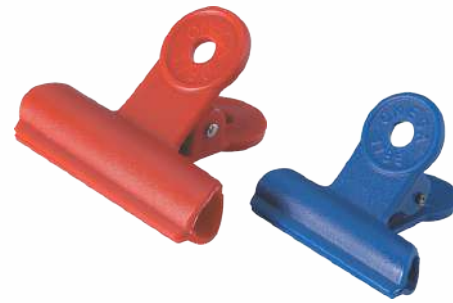

Master carton: 1200 pieces.

Large, strong clip with a labeling area. Hole on the reverse allows it to be suspended from a hook or a nail.

Dimensions : 60 mm x 50 mm.

Art. No. 1796 / 1785

Product: **OMEGA PAPER CLIP CLASSIC BIG / SMALL**
Colours: Red, blue, white (Available in translucent colours).