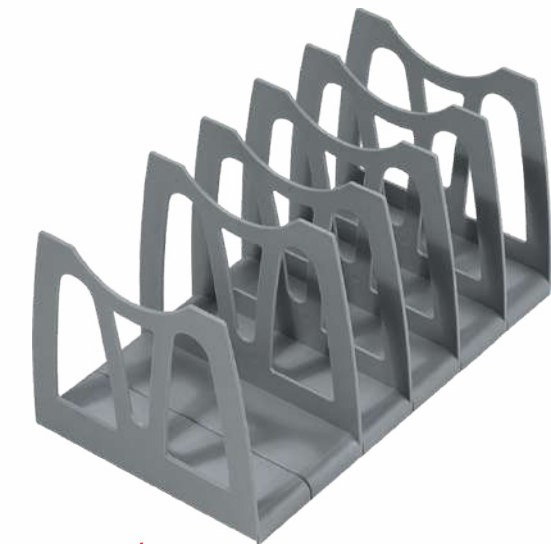

Art No. 1735/N
Product: OMEGA BOOK SHELVES
Colours: Beige, grey, red, blue.
Inner packing: Set of 6 interlocking pieces in a printed box.
Master carton: 20 Sets.
6 pieces that interlock with each other, with a simple push-fit mechanism & can be adjusted for both single and double spacing.
Assembled dimensions: 325 mm x 185 mm x 170 mm.