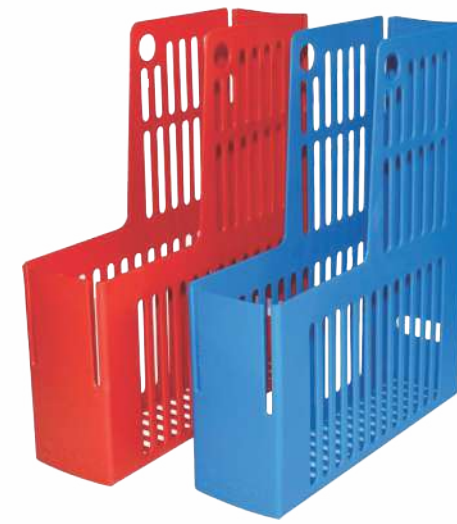

Art No. 1729
Product: OMEGA MAG RACK
Colours: Beige, grey, red, blue.
Inner packing: 2 pieces of the same colour in a printed box.
Master carton: 32 pieces.
Wide enough to accommodate files, folders and magazines with finger rings for easy retrieval & a generous labeling area on the spine. Can be used vertically or horizontally.
Inside dimensions: 310 mm x 260 mm x 70 mm.