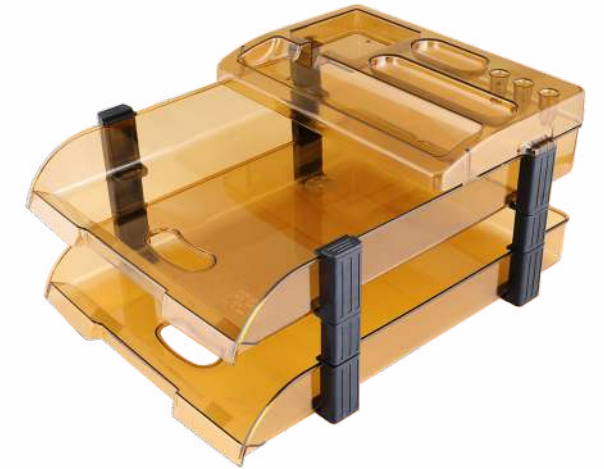

Art no. 1758/OT
Product: OMEGA EXECUTIVE FILE TRAY WITH TOP (Set of 2 trays with top)
Colours: Clear, smoke brown, smoke grey.
Inner packing: Set of 2 trays, top & risers in a printed box.
Master carton: 12 Sets.
Unique, all-in-one design for documents, files as well as pens, clips, pins and other stationery.
Inside dimensions: 355 mm x 260 mm x 50 mm.