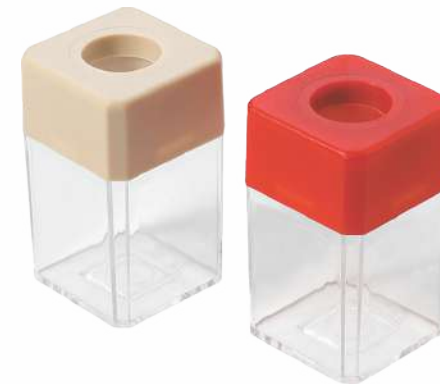

Strong clip with a hole at the back for hanging. Can be used with paper as a memo holder/note pad.

Dimensions 1779 : 56 mm x 38 mm.

Art No. 1797

Product: **OMEGA PIN-O-CLIP DELUXE**

Colours: Beige, grey, red or blue top with a clear, transparent bottom.