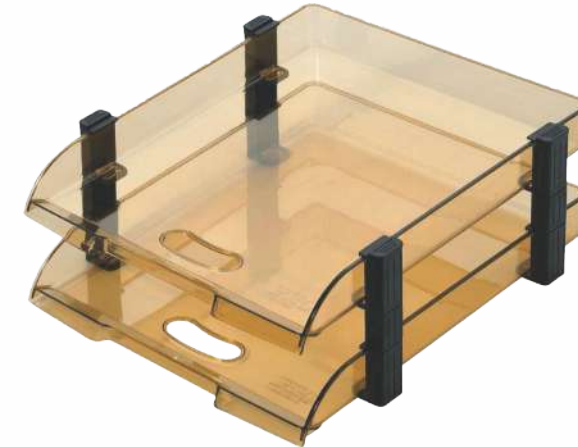

Art No. 1758/2
Product: OMEGA EXECUTIVE FILE TRAY (Set of 2)
Colours: Clear, smoke brown, smoke grey.
Inner packing: Set of 2 trays & risers in a printed box.
Master carton: 12 Sets.
Wide enough to accommodate files.
Inside dimensions: 355 mm x 260 mm x 50 mm.