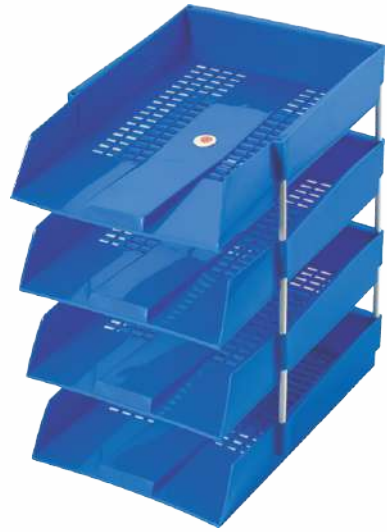

Art No. 1718PS
Product: OMEGA OFFICE TRAY (Set of 4)
Colours: Beige, grey, blue, red, black.
Inner Packing: Set of 4 trays & 12 pieces risers in a printed box.
Master carton: 5 Inners strapped together.
 Our best selling tray, can be used individually or stacked with risers (Art No. 1717 & 1717P).
Inside dimensions: 365 mm x 254 mm x 60 mm.