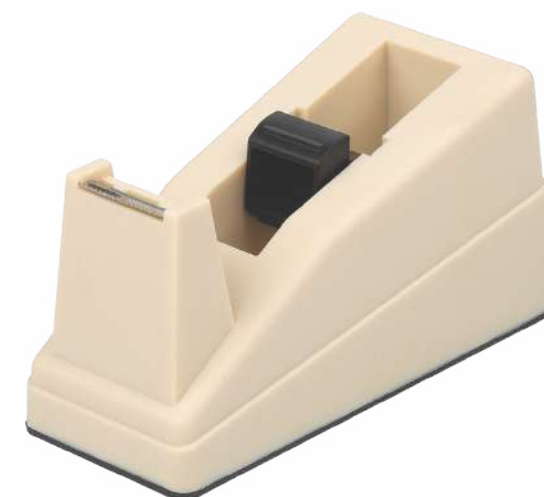

Dimensions: 206 mm x 92 mm x 96 mm.

Art No. 1748

Product: **OMEGA TAPE DISPENSER ELEGANT**

Colours: Beige, grey, red, blue.

Inner packing: Each piece in a printed box.

Master carton: 24 pieces.

Tape dispenser with an in-built pen holder. Seamless welded base, with a stainless steel, rust-proof blade. Can be used with 25 mm and 75 mm core.

Dimensions: 220 mm x 90 mm x 102 mm.

Art No. 1767

Product: **OMEGA TAPE DISPENSER JUMBO**

Colours: Beige, grey, red, blue.

Inner packing: Each piece in a printed box.

Master carton: 20 pieces.

Heavy duty yet sleek with a stainless steel, rust-proof cutter. Can be used with 25 mm and 75 mm core.

Dimensions: 220 mm x 90 mm x 98 mm.

Art No. 1773

Product: **OMEGA TAPE DISPENSER DELUXE MINI**

Colours: Beige, grey, red, blue.

Inner packing: Each piece in a printed box.

Master carton: 72 pieces.

Compact model with a 25 mm core suitable for tape up to 10 meters long. With all the other features and high quality of all our tape dispensers.