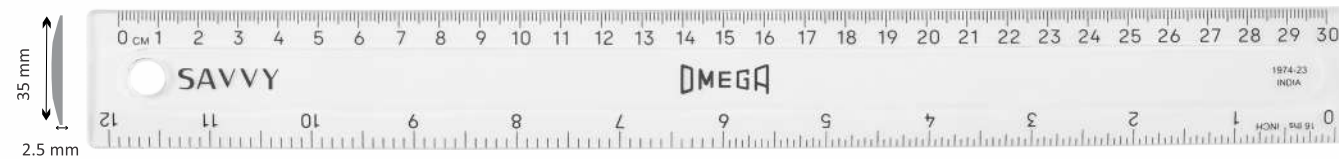

35 mm

2.5 mm

Art No: 1974-23

Product: **OMEGA SAVVY RULER 30 CM.**

Inner Packing: Each piece in BOPP pouch 20 piece in inner box

Master Carton: 800 Pieces.