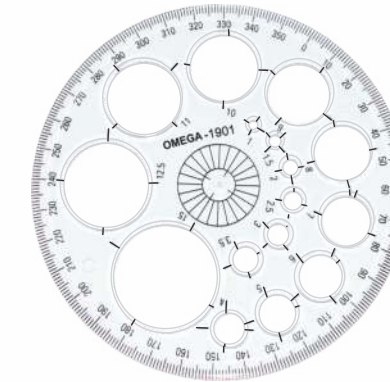

Art No: 1602/S
Product Name: OMEGA SET SQUARE 31/35 CMS.
Inner Packing: Each piece in a PP bag, 60 pieces in an outer box.
Master Carton: 240 Sets.
Each set consists of a 31 cm Set Square 45° & a 35 cm Set Square 60°.

Art No: 1901
Product Name: OMEGA PRO CIRCLE
Inner Packing: Each piece in a PP bag
Master Carton: 480 Pieces.
Circle sizes from 2 mm to 30 mm.
Diameter : 114 mm.