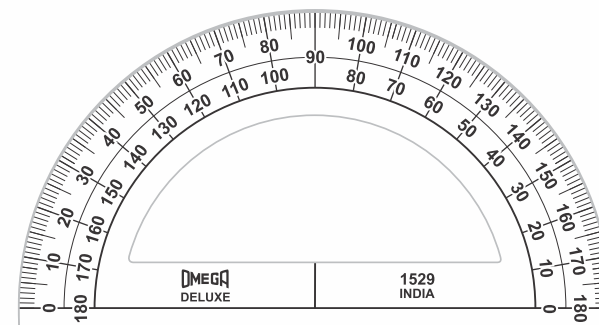

Art No: 1529
Product Name: OMEGA SEMI CIRCULAR PROTRACTOR 15 CMS
Inner Packing: Each piece in a PP bag
Master Carton: 300 Pieces.
Marked in graduations from 0° to 180°