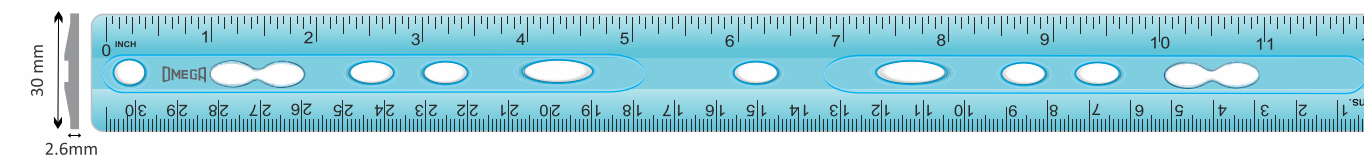

Art No: 1941

Product: OMEGA DELUXE SHATTER RESISTANT RING BINDER RULER 30 CM.

Colours: Clear. Transparent colours - Red, blue, yellow, orange, violet, green.

Inner Packing: Each ruler in a PP bag.

Master Carton: 800 pieces.