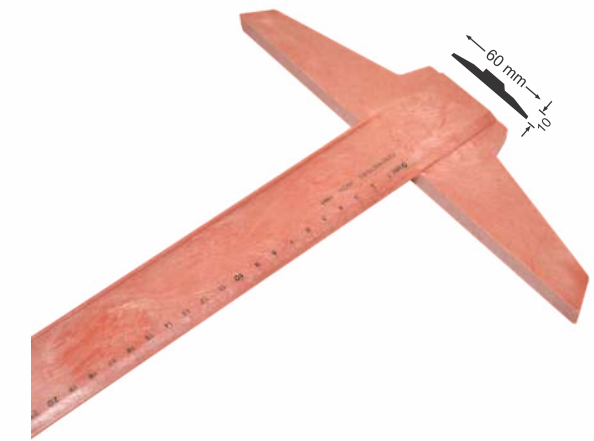

Chrome plated. Includes a tube of extra lead points.

Art No: 1932

Product Name: OMEGA RULER DRAFTMANS SCALE (Set of 4)

Inner Packing: Set of 4 pieces in a moulded plastic case

Master Carton: 200 Sets.

Tremendously useful for architects, engineers – students & professionals alike. Different reduction scales on 8 surfaces from 1:1 up to 1:2000.