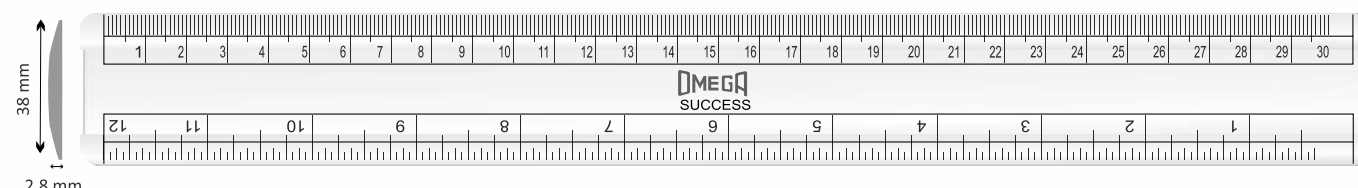

Art No: 1930

Product: OMEGA SUCCESS RULER 30 CM.

Inner Packing: Each ruler in a printed BOPP pouch, 10 rulers in a printed box.

Master Carton: 800 Pieces.