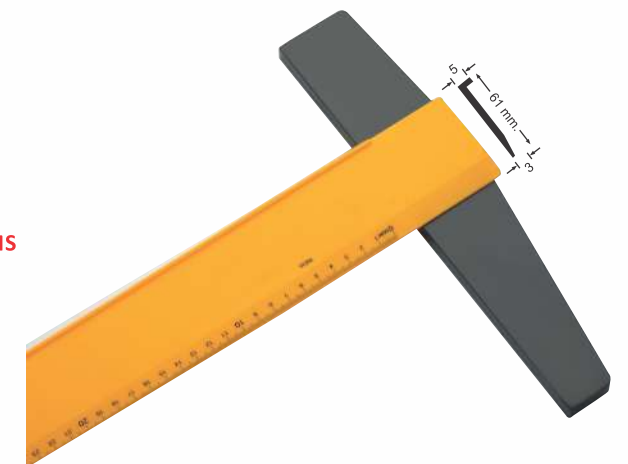

Identical to 1953 except longer – 32"/80 cm.

Art No: 1951

Product Name: OMEGA TEE SQUARE SLIDE FIT MOULDED 24"/60 CMS

Colours: Yellow with black head.

Inner Packing: Each piece in a PP bag. 10 pieces in an outer box.