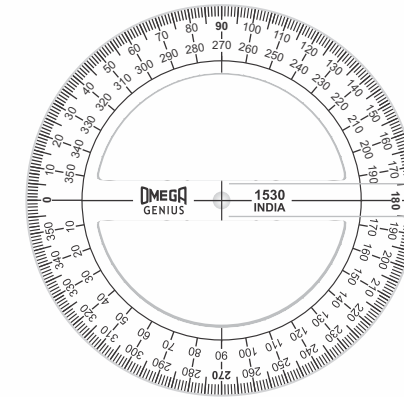

Art No: 1525
Product Name: OMEGA TECHNICAL SET SQUARE 8x10P
Inner Packing: Each Set packed in a PP bag.
Master Carton: 320 Sets.
For use with technical pens. Inking edge on both Set Squares. Each set consists of a 20 cm Set Square 45° & a 25 cm Set Square 60° packed in a PP bag.

Art No: 1530
Product Name: OMEGA CIRCULAR PROTRACTOR 15 CMS
Inner Packing: Each piece in PP bag.
Master Carton: 200 Pieces.
Marked in graduations from 0° to 360°.