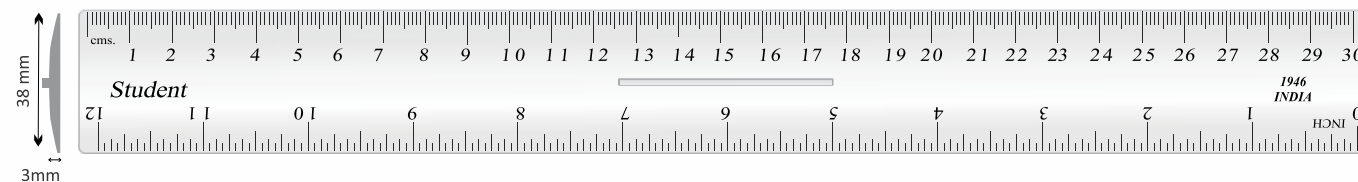

Master Carton: 800 Pieces.

Art No: 1924

Product: OMEGA SCHOLAR RULER 30 CM.

Inner Packing: Each ruler in a PP bag, 10 rulers in a printed box. Option available in a printed BOPP pouch.

Master Carton: 500 Pieces.