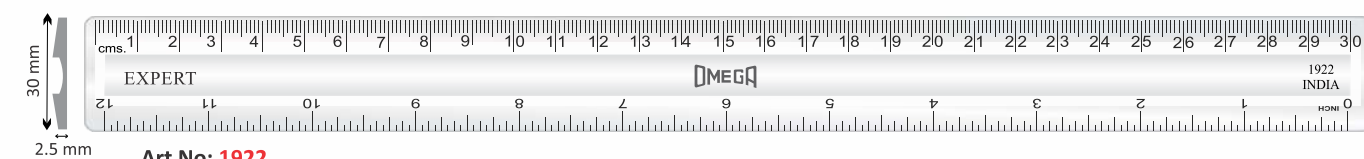

Master Carton: 200 pieces.

Art No: 1929

Product: OMEGA DIGITAL RULER 30 CM.

Inner Packing: Each ruler in a PP bag, 10 rulers in a printed box. Option available in a printed BOPP pouch.

Master Carton: 600 Pieces.