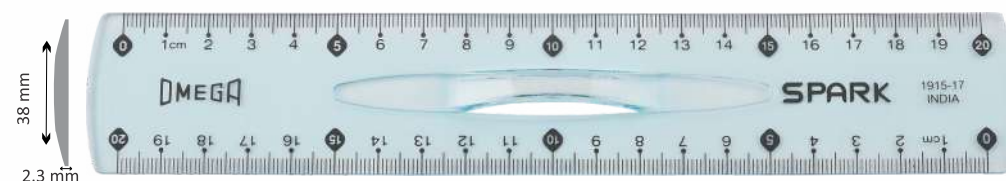

Master Carton: 1200 Pieces.

38 mm

2.3 mm

Art No: 1940-16

Product: **OMEGA SPARK RULER 20 CM.**

Inner Packing: Each piece in BOPP pouch 20 piece in outer box

Master Carton: 1200 Pieces.

29 mm