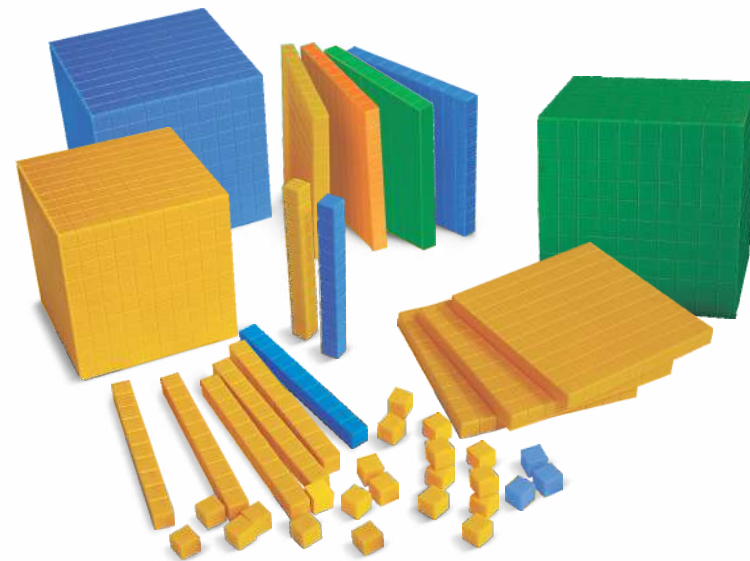

48 piece round dispenser

30 piece dispenser

Dispenser color options available

50 piece round dispenser

50 piece round dispenser

50 piece jar

25 piece sipper

Available in 10 colours

Art No: 3781

Product Name: **HEX-A-FIX CUBES**

Available in 10 assorted colours

Sold as sets of 50/100/500/1000

Perfect for developing skills like counting, sorting, sequencing, patterning, graphing and basic math operations. Connectable on all six sides. Rotates to develop spatial awareness, problem solving, fine motor skills and creativity. Unique connection design that is guaranteed not to wear or loosen with constant use.