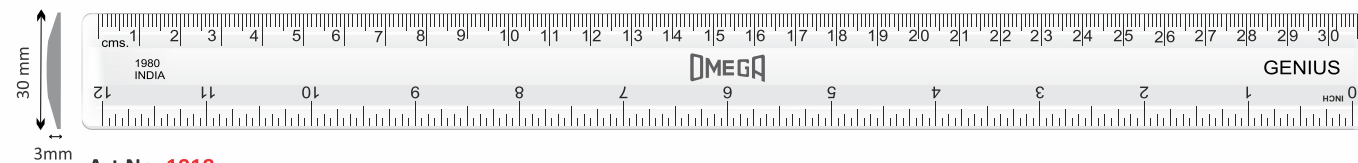

Art No: 1918

Product: OMEGA GENIUS RULER 30 CM.

Inner Packing: Each ruler in a printed BOPP pouch, 10 rulers in a printed box.

Master Carton: 800 Pieces.