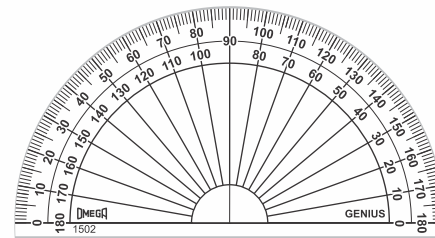

Art No: 1502
Product Name: OMEGA SEMI CIRCULAR PROTRACTOR 10 CMS
Inner Packing: Each piece in a PP bag.
Master Carton: 1,200 Pieces.
Protractors are ruled in 1" graduations up to 180°.