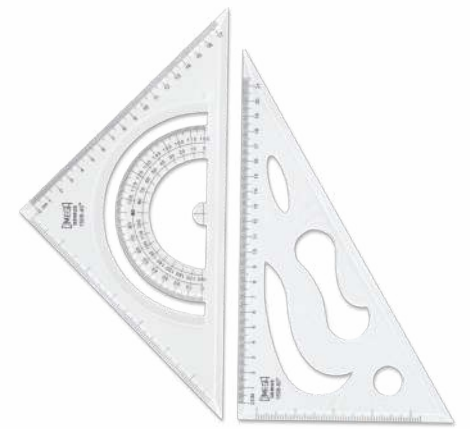

Art No: 1508
Product Name: OMEGA GENIUS SET SQUARE 8x10P
Inner Packing: Each Set packed in a PP bag.
Master Carton: 320 Sets.
Each Set consists of a 20 cm Set Square 45° & a 25 cm Set Square 60° packed in a PP bag.