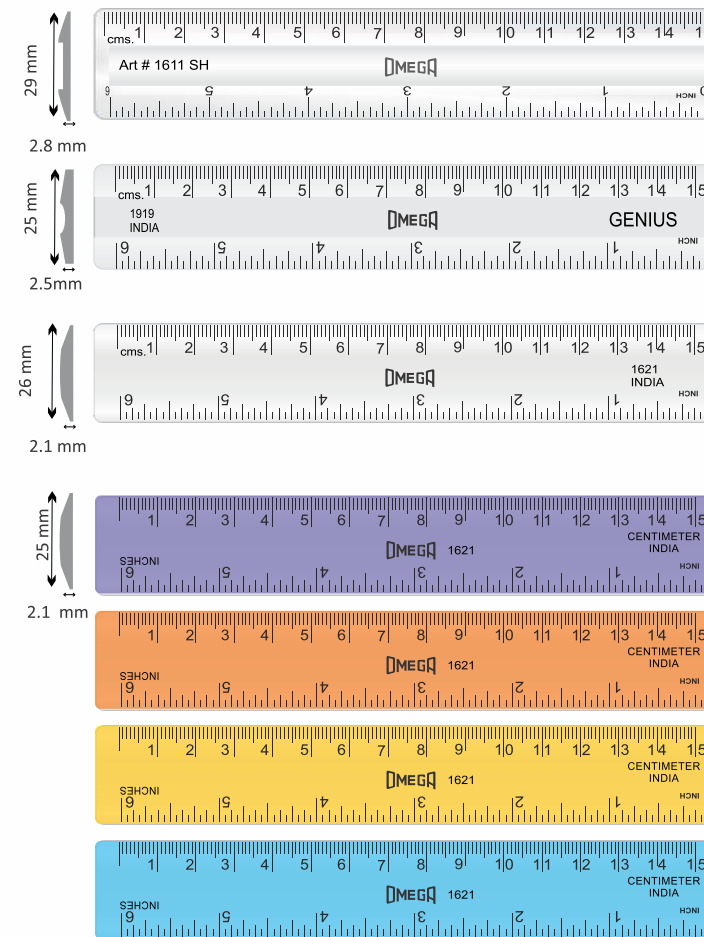

Art No: 3346
Product: FLEXIBLE RULER 30 CM.
 Made of ultra flexible material useful to measure length & of uneven or curved surface.
Colours: Red, Blue, Green, Yellow, Purple & Orange.

Art No: 1922 - NEON
Product: OMEGA EXPERT RULER 30 CM NEON.
Inner Packing: Each piece in a printed PP pouch. 20 piece box.
 Option available in a printed BOPP pouch and 48 piece black box as pictured below.
Master Carton: 1200 Pieces.