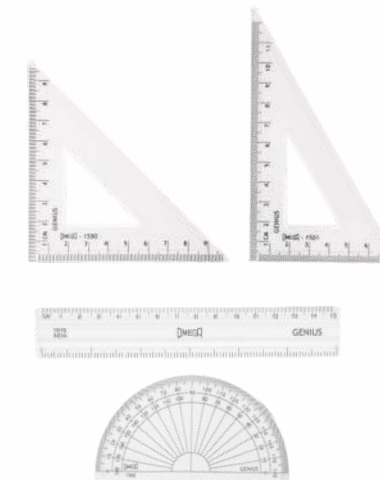

Art No. 1548

Product: **OMEGA GENIUS DRAWING SET**

4 piece Set consisting of a 15 cm ruler, 45 & 60 degree set squares & protractor in a printed BOPP pouch.

Inner packing: Each Set in a printed sleeve, 30 sets in an outer box.

Master carton: 360 Sets.