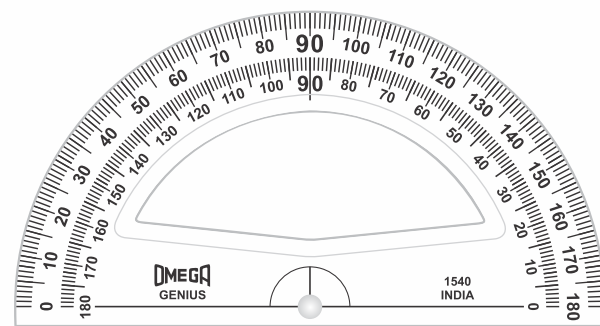

Art No: 1540
Product Name: OMEGA PROTRACTOR SEMI CIRCULAR 12 CMS
Inner Packing: Each piece in PP bag.
Master Carton: 300 Pieces.
Marked in graduations from 0° to 180°.