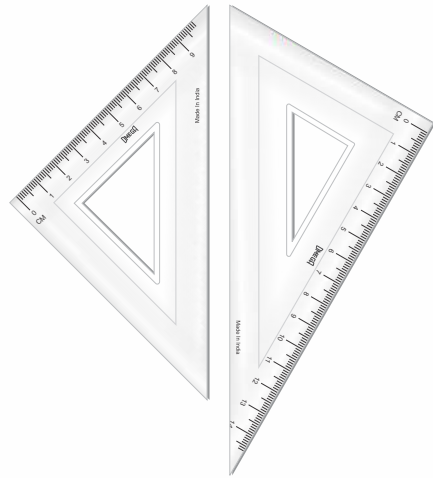

Art No: 1603/S
Product Name: OMEGA SET SQUARE 16 CMS
Inner Packing: Each piece in a PP bag, 100 pieces in an outer box.
Master Carton: 1000 Sets.
Each Set consists of a 16 cm Set Square 45° & a 16 cm Set Square 60°.