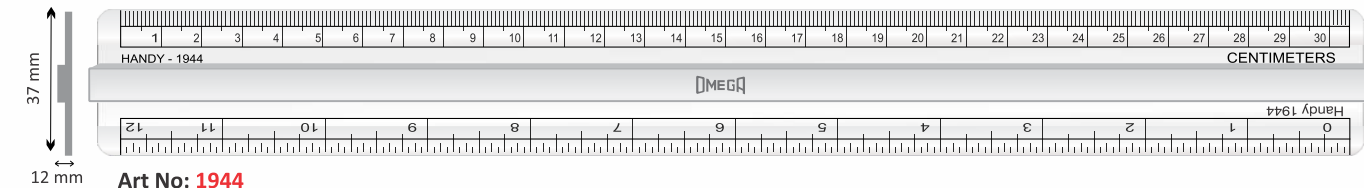

Art No: 1944

Product: OMEGA HANDY RULER 30 CM.

Inner Packing: Each ruler in a printed BOPP pouch, 10 rulers in a printed box.

Master Carton: 500 Pieces.