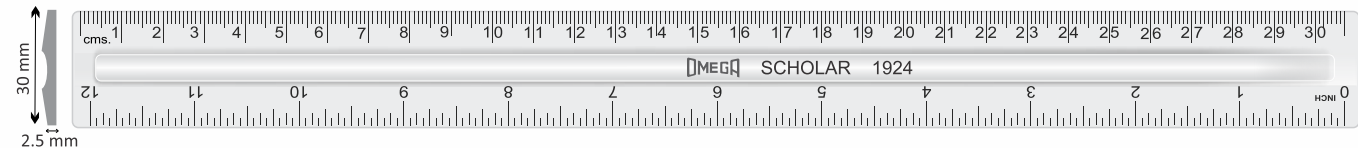

Art No: 1924

Product: OMEGA SCHOLAR RULER 30 CM.

Inner Packing: Each ruler in a PP bag, 10 rulers in a printed box. Option available in a printed BOPP pouch.

Master Carton: 500 Pieces.